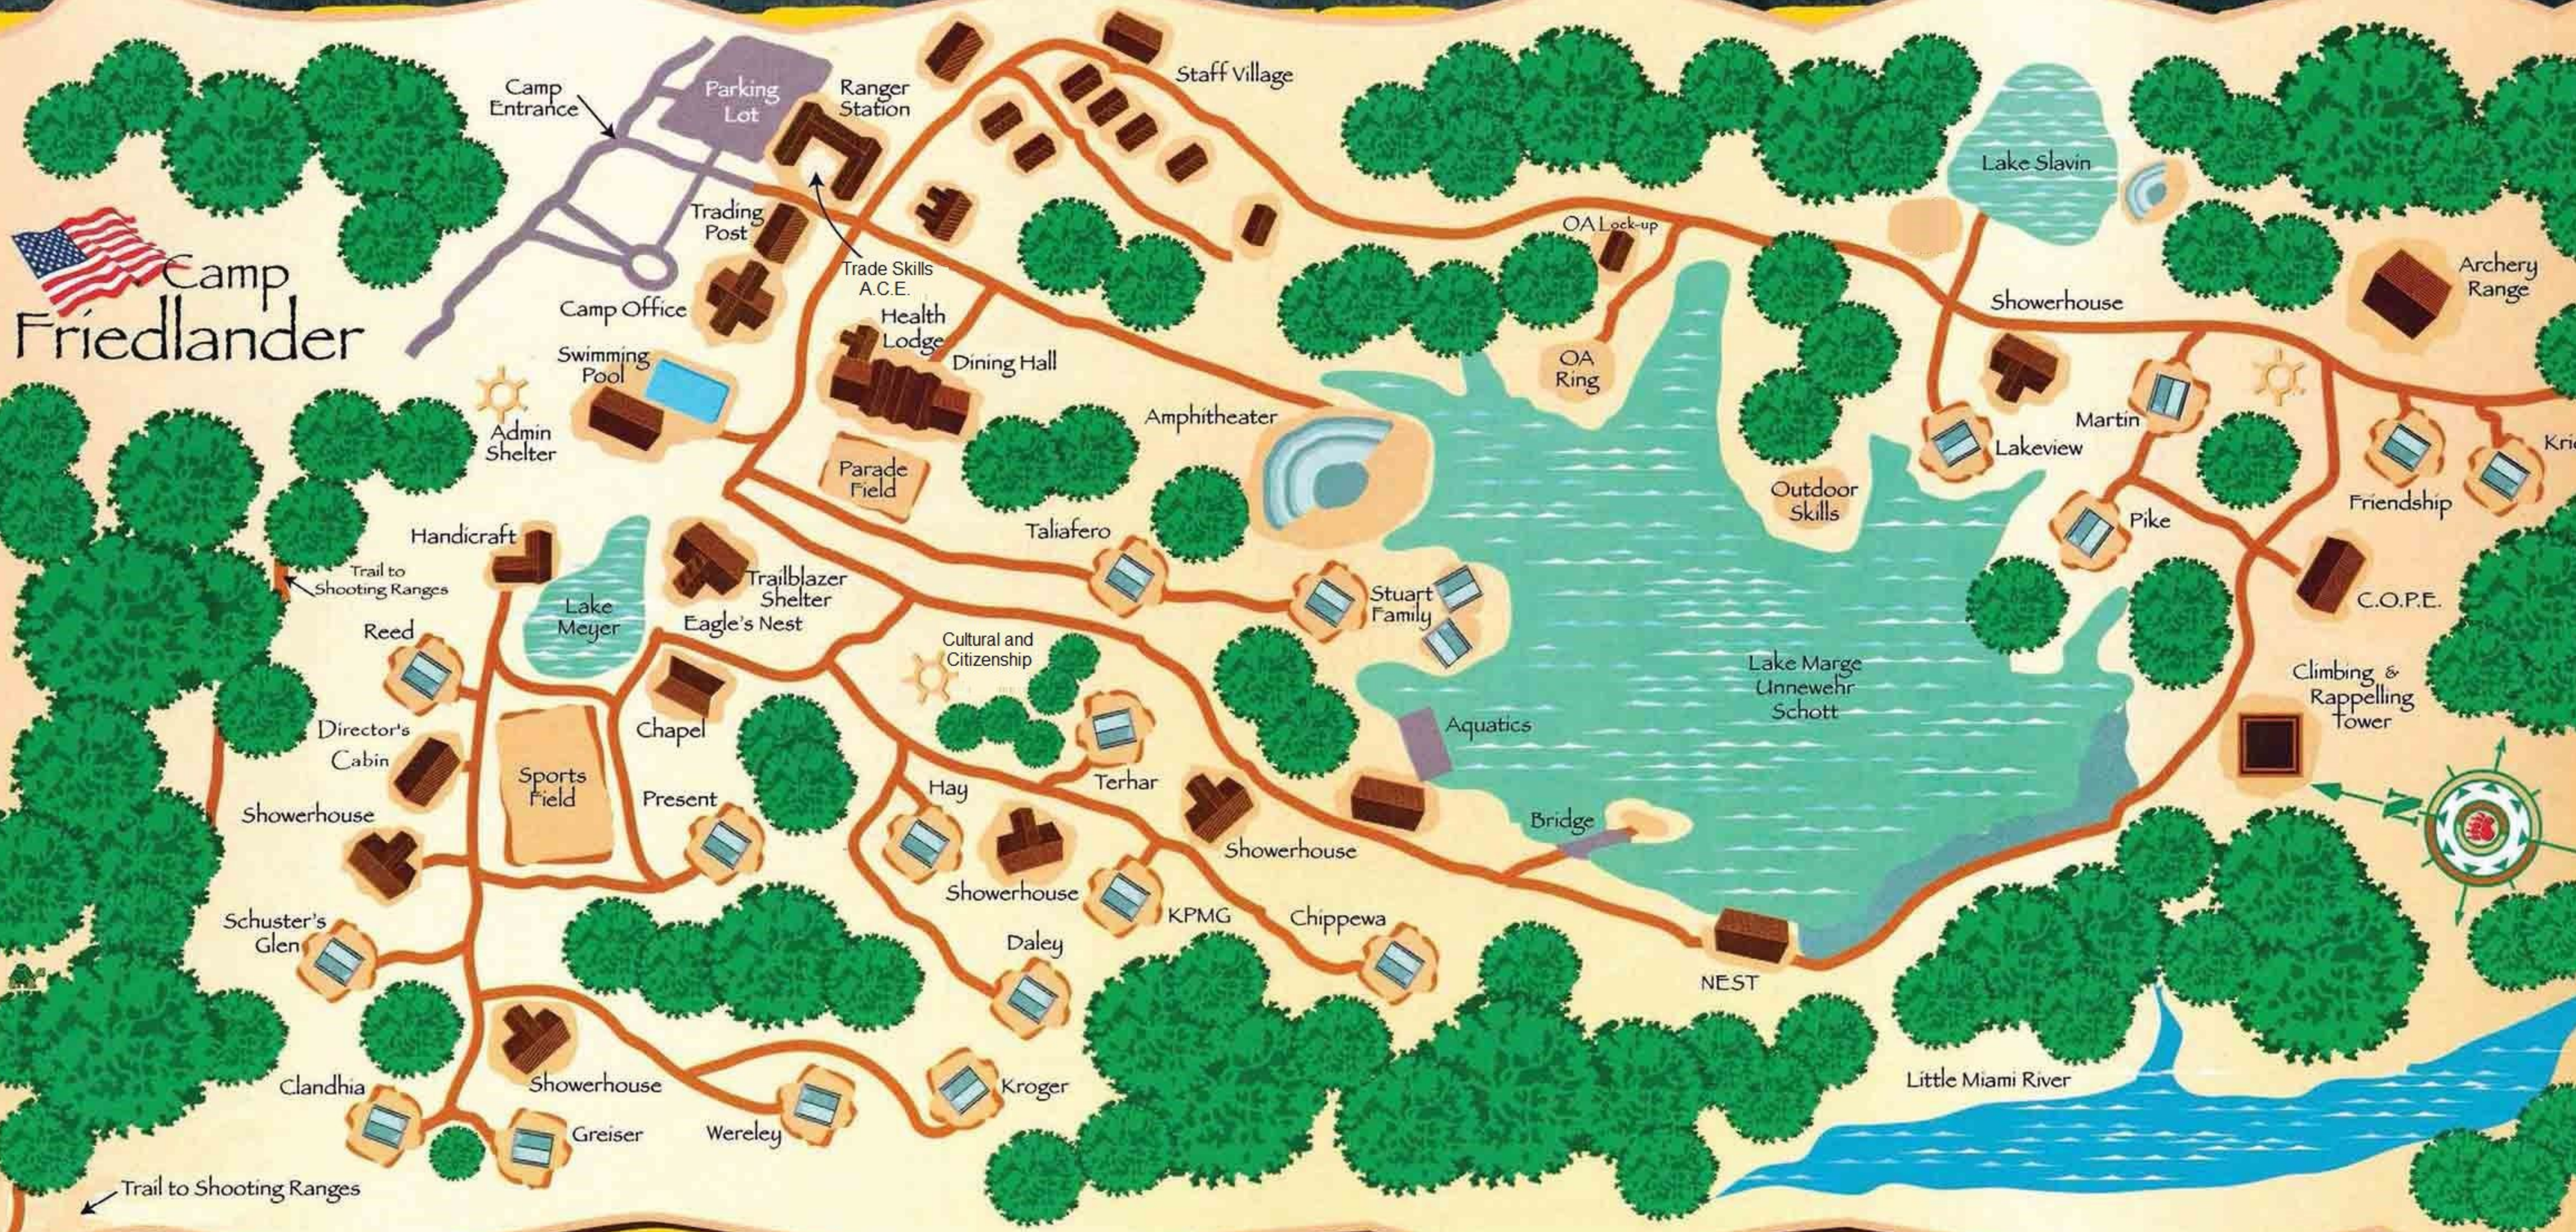

# Camp Friedlander

Camp Entrance

Parking Lot

Ranger Station

Staff Village

Lake Slavin

Archery Range

Trading Post

Amphitheater

OA Ring

Lakeview

Martin

Krieg

Admin Shelter

Outdoor Skills

Friendship

Handicraft

Trail to Shooting Ranges

Trailblazer Shelter

Taliaferro

Stuart Family

C.O.P.E.

Lake Meyer

Eagle's Nest

Bridge

Showerhouse

Sports Field

Present

Showerhouse

Showerhouse

Schuster's Glen

Daley