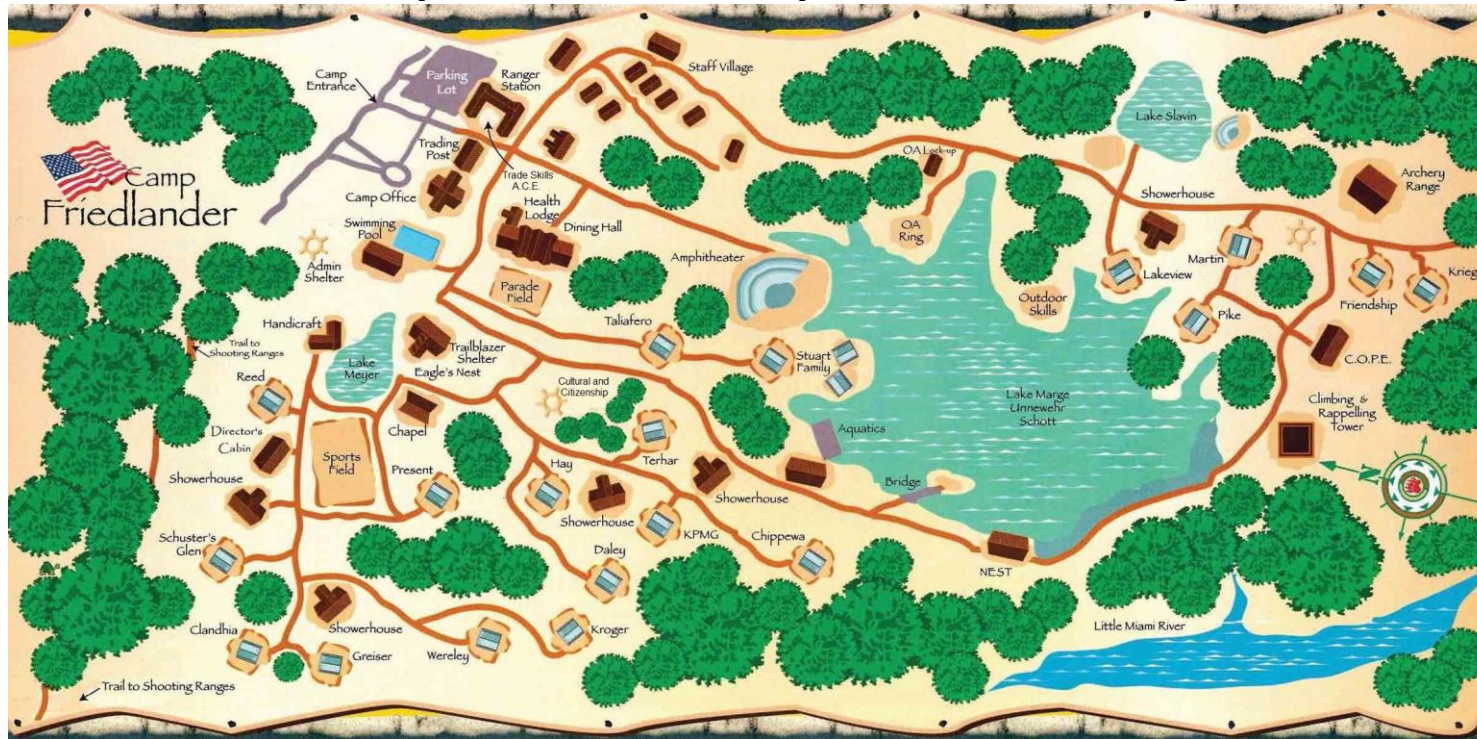

Camp Friedlander Map with Merit Badges

A.C.E.	Aquatics (Pool)	Cultural and Citizenship	Handicraft	NEST	Outdoor Skills
A.C.E.	Instructional Swim	American Cultures	Animation	Astronomy	Camping
	Lifesaving (Afternoon)	American Heritage	Art	Archaeology	Cooking
C.O.P.E	Swimming (Morning)	Citizenship in the Nation	Basketry	Bird Study	Emergency Preparedness
C.O.P.E		Citizenship in the World	Chess	Chemistry	First Aid
	Aquatics (Lake)	Communications	Leatherwork	Environmental Science	Geocaching
Rappelling Tower	Canoeing	Indian Lore	Photography	Fish and Wildlife Management	Orienteering
Climbing	Kayaking	Scouting Heritage	Pottery	Fishing	Pioneering
	Lifesaving (Morning)		Sculpture	Fly Fishing	Search and Rescue
Archery Range	Motorboating		Woodcarving	Mammal Study	Signs, Signals, and Codes
Archery	Rowing			Reptile and Amphibian Study	Wilderness Survival
	Small Boat Sailing			Robotics	
Shooting Ranges	Swimming (Afternoon)			Soil and Water Conservation	Trailblazer Shelter
Rifle Shooting				Space Exploration	Trailblazer (Scout/ Tenderfoot)
Shotgun Shooting				Weather	Trailblazer (Second Class/ First Class)