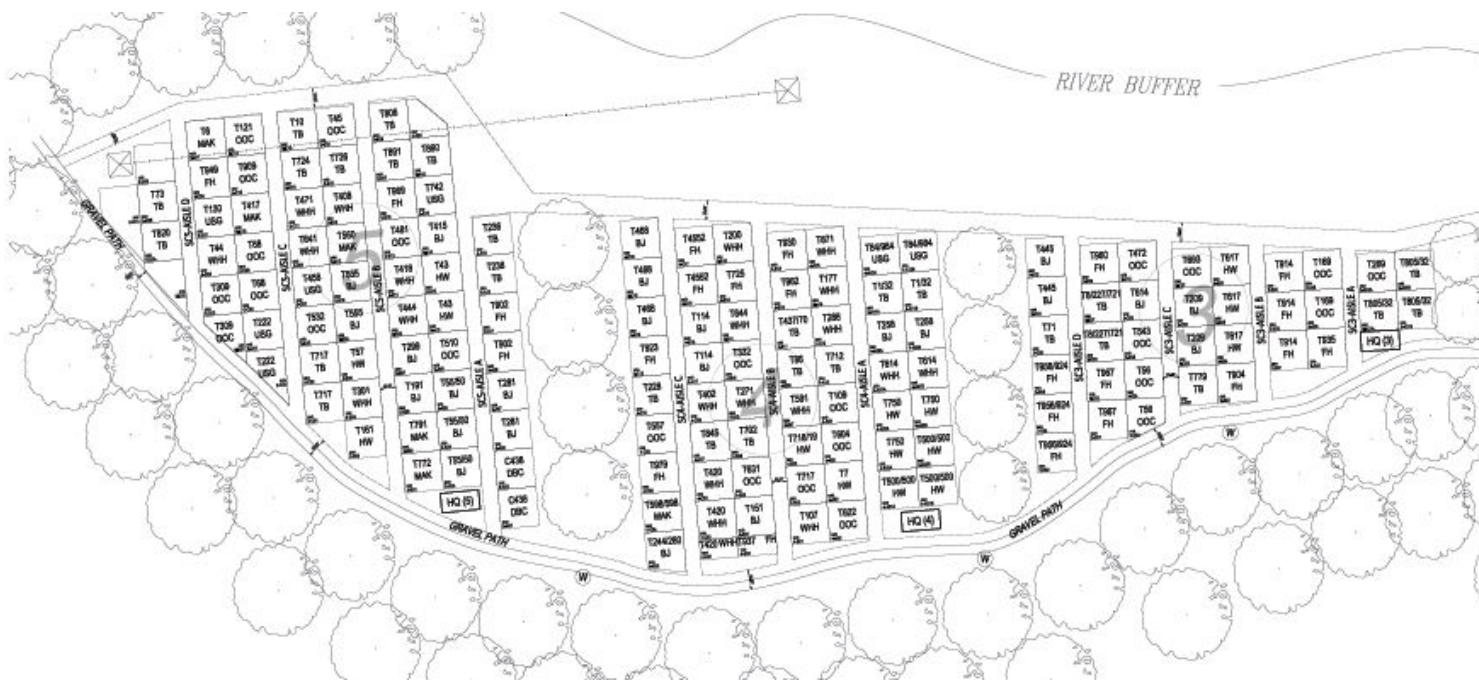

## PETERLOON CAMPSITE MAPS

The detailed maps of campsite locations for **all subcamps** (zero, 1,2,3,4 and 5) can be [downloaded by clicking here](#) . (2.5MB download)

Want to get to know the neighborhood and the layout of the events for Peterloon 2014?

[Download the Peterloon 2014 Map by clicking here](#) (warning - it's a big file - 6.5MB)